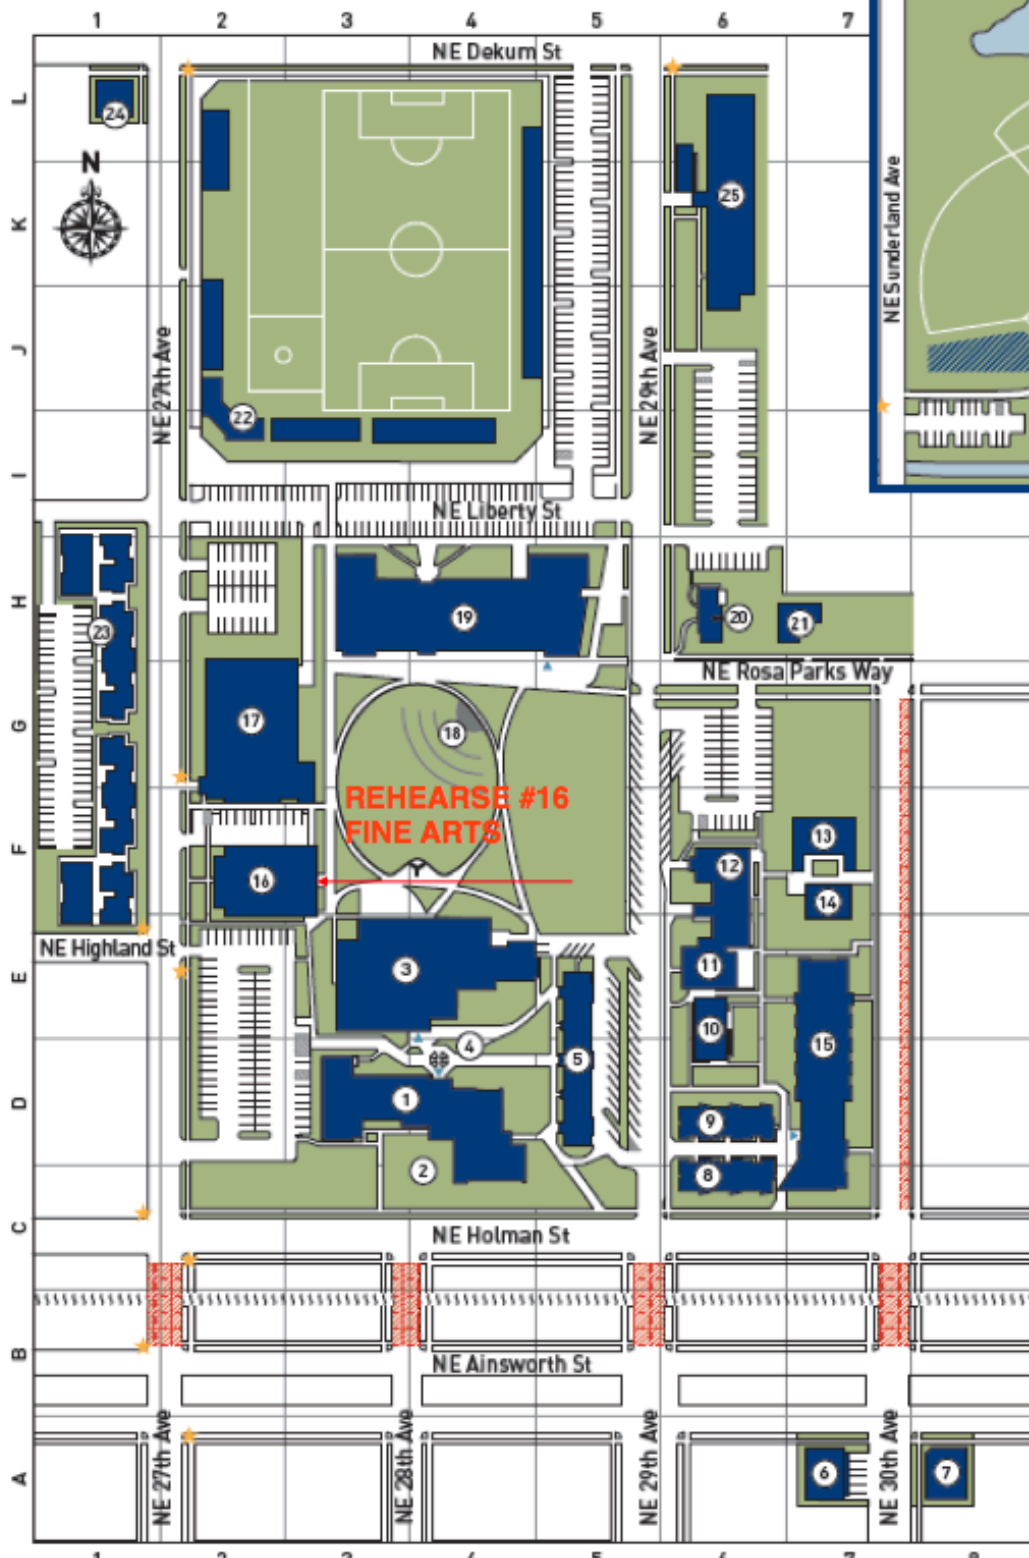

**REHEARSE #16  
FINE ARTS**

**Campus Map**

2811 NE Holman Street | Portland, OR 97211

**Concordia University  
Throw Center**  
9140 NE Sanderland Ave Portland OR 97211

**Locations on Campus**

Building Number, Building Name, Grid Coordinates

- 1 Luther Hall — D3
- 2 Luther Front Lawn — C4
- 3 Hagen Campus Center — E3
- 4 Luther Courtyard — D4
- 5 Centennial Hall — E5
- 6 Concordia at Atsworth Building — A7
- 7 ELS Language Center Classroom — A8
- 8 Coates Apartments: South — C6
- 9 Coates Apartments: North — D6
- 10 Weber Residence Hall — E6
- 11 Mary Wells Building — E6
- 12 Elizabeth Residence Hall — F6
- 13 Wells Residence Hall: North — F7
- 14 Wells Residence Hall: South — F7
- 15 East Residence Hall — D7
- 16 Fine Arts Building — F2
- 17 Concordia University Gymnasium — G2
- 18 Campus Green — G4
- 19 George R. White Library & Learning Center — H4
- 20 The Concordia House — H6
- 21 Physical Plan Services House — H7
- 22 Hiken Community Stadium — I2
- 23 Concordia Place Apartments — G1
- 24 The Way House — L1
- 25 St. Michael's Lutheran Church — H6
- 26 Concordia University Throw Center

▲ Wheelchair Accessible Entrance    [ ] Parking Spaces  
★ Tri-Met Bus Stop    [ ] No Parking Area    [ ] Area Not To Scale