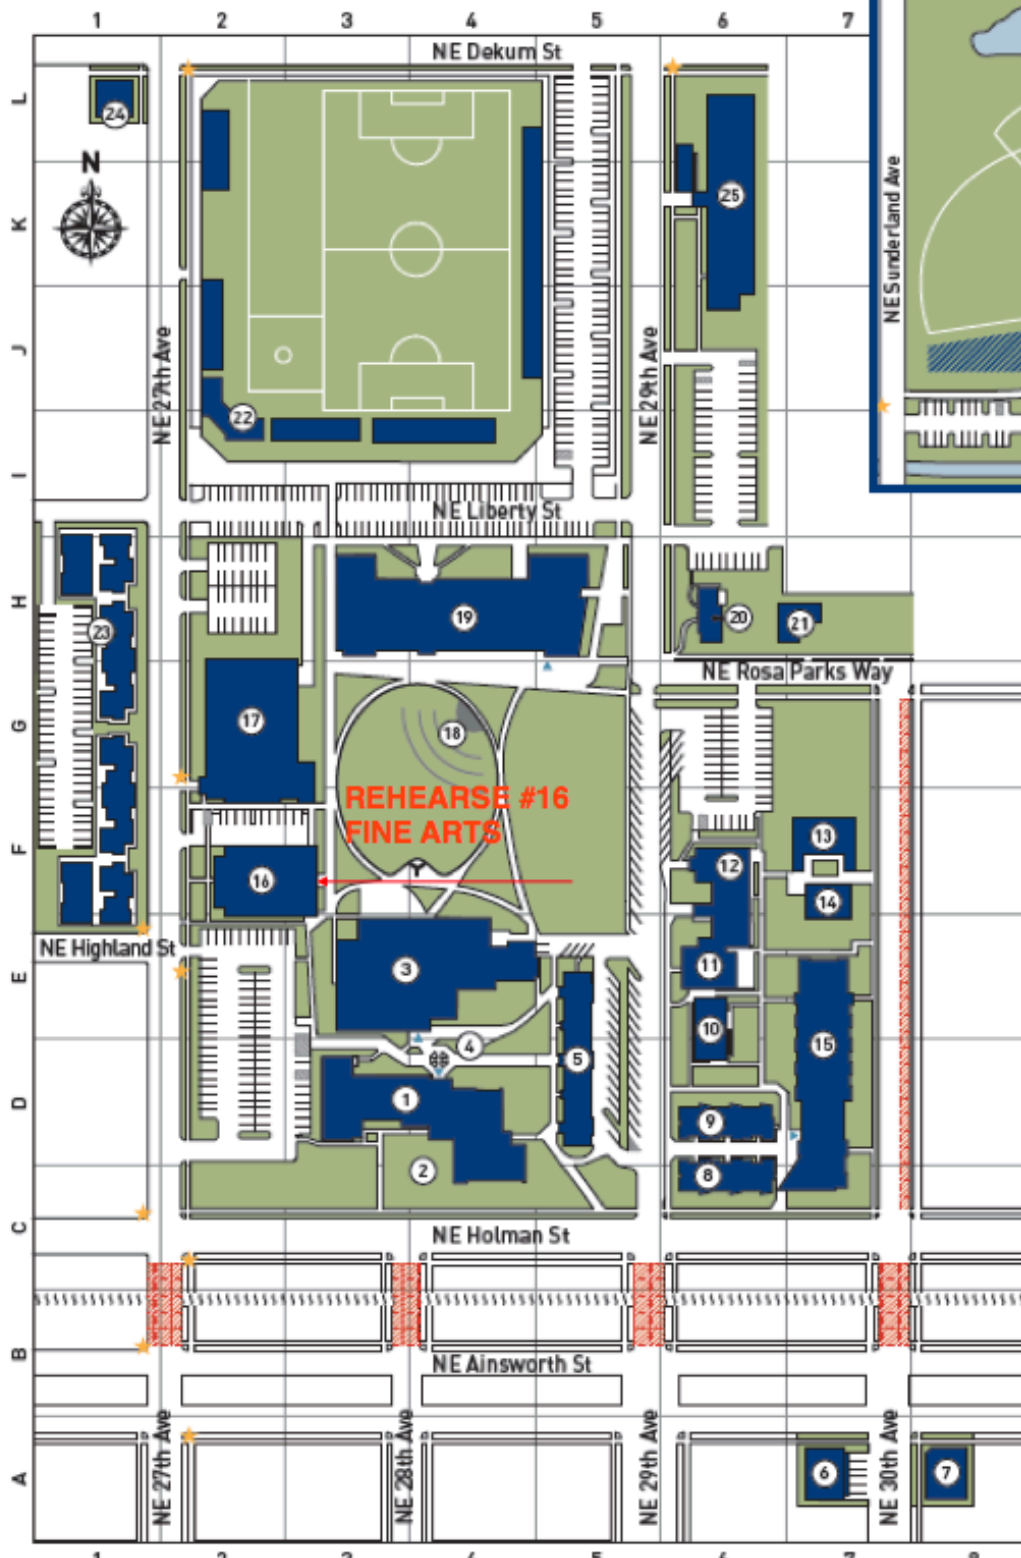

**REHEARSE #16  
FINE ARTS**

**Concordia University  
Throw Center**  
9140 NE Sanderland Ave Portland OR 97211

**Locations on Campus**

Building Number, Building Name, Grid Coordinates

- 1 Luther Hall — D3
- 2 Luther Front Lawn — C4
- 3 Hagen Campus Center — E3
- 4 Luther Courtyard — D4
- 5 Centennial Hall — E5
- 6 Concordia at Atsworth Building— A7
- 7 ELS Language Center Classroom— A8
- 8 Coates Apartments: South — C6
- 9 Coates Apartments: North — D6
- 10 Weber Residence Hall — E6
- 11 Mary Neils Building — E6
- 12 Elizabeth Residence Hall — F6
- 13 Neils Residence Hall: North — F7
- 14 Neils Residence Hall: South — F7
- 15 East Residence Hall — D7
- 16 Fine Arts Building — F2
- 17 Concordia University Gymnasium — G2
- 18 Campus Green — G4
- 19 George R. White Library & Learning Center — H4
- 20 The Concordia House — H6
- 21 Physical Plan Services House — H7
- 22 Hiken Community Stadium — I2
- 23 Concordia Place Apartments — G1
- 24 The Way House — L1
- 25 St. Michael's Lutheran Church — H6
- 26 Concordia University Throw Center

▲ Wheelchair Accessible Entrance    [ ] Parking Spaces  
★ Tri-Met Bus Stop    [ ] No Parking Area    [ ] Area Not To Scale